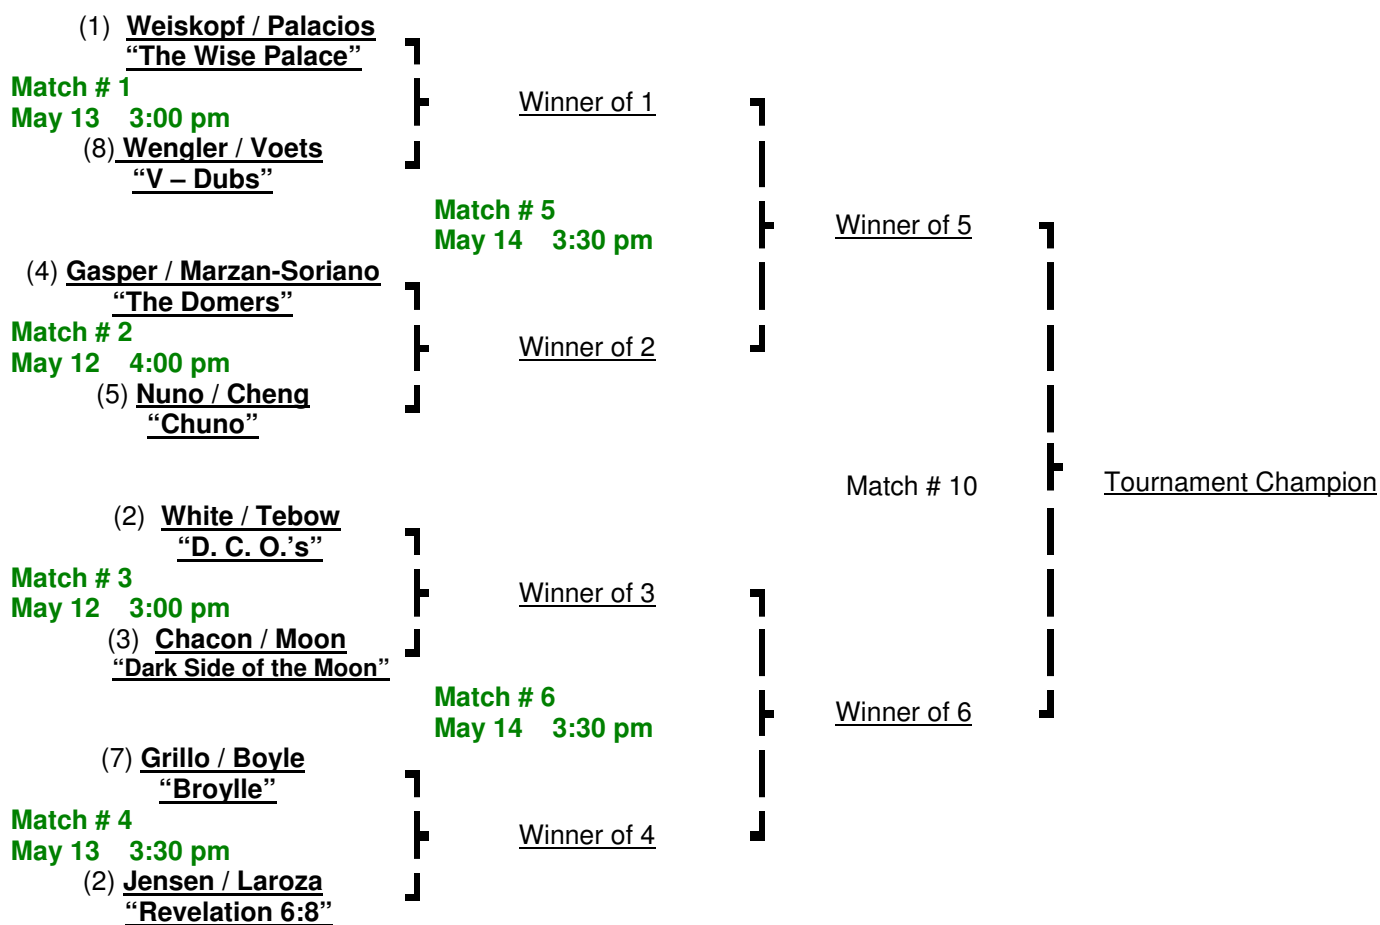

“MARINER CLASSIC” FACULTY / STUDENT DOUBLES TENNIS TOURNAMENT 2008

MEN’S DOUBLES

Consolation Bracket

“MARINER CLASSIC” FACULTY / STUDENT DOUBLES TENNIS TOURNAMENT 2008

WOMEN’S DOUBLES

Consolation Bracket