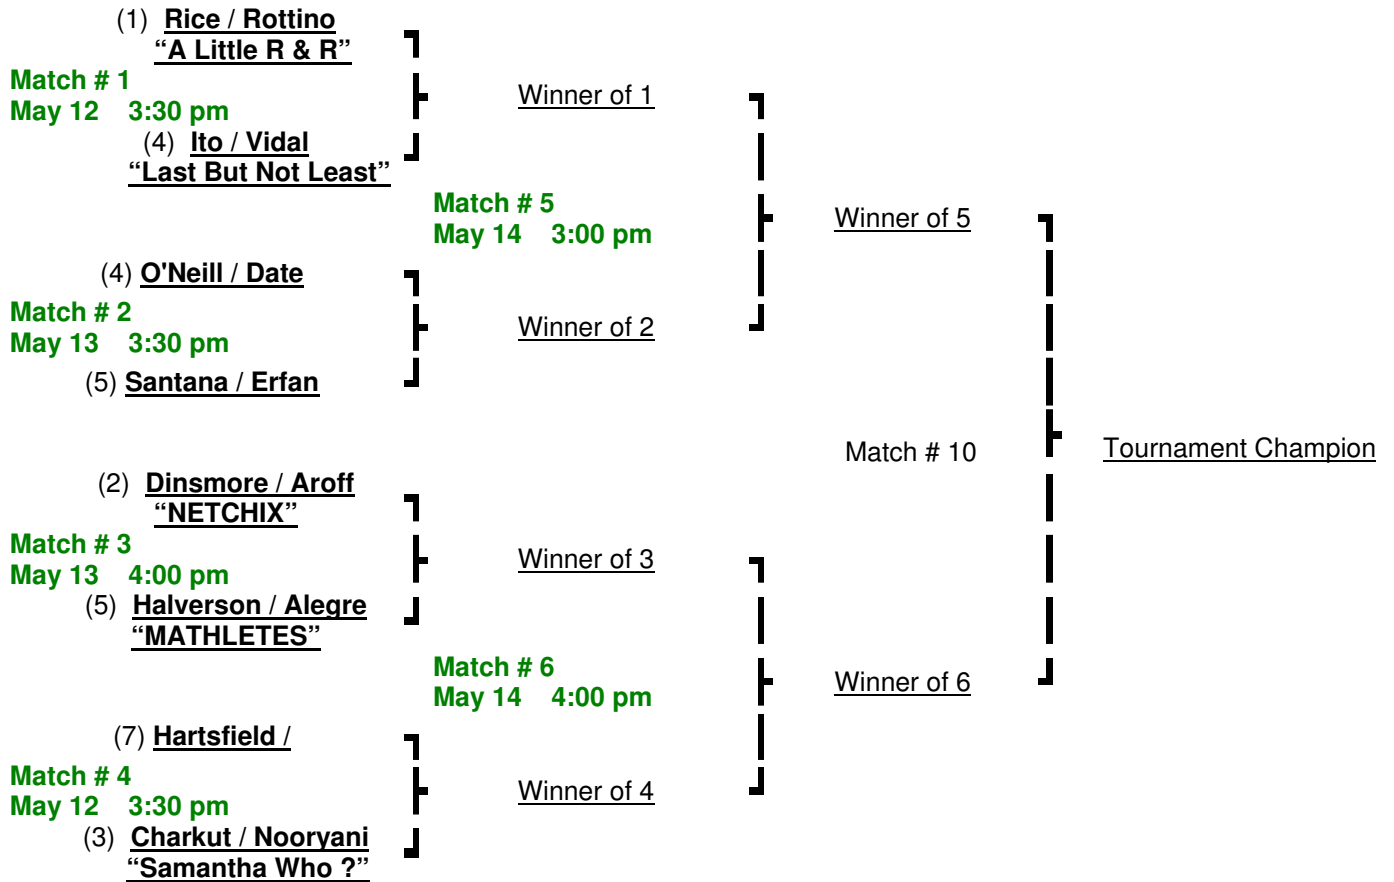

“MARINER CLASSIC” FACULTY / STUDENT DOUBLES TENNIS TOURNAMENT 2008

MEN’S DOUBLES

Consolation Bracket

“MARINER CLASSIC” FACULTY / STUDENT DOUBLES TENNIS TOURNAMENT 2008

WOMEN’S DOUBLES

Consolation Bracket